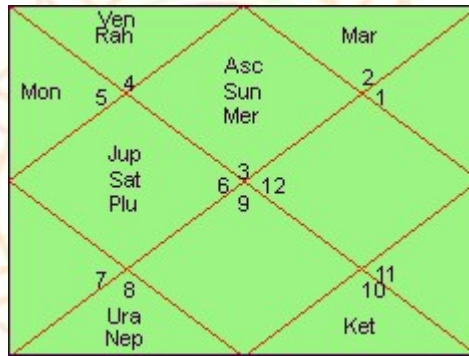

## Astrological Signatures of Child

<b>Name</b>	<b>ABC DDDDDDD</b>
<b>Date of Birth</b>	<b>--/--/----</b>
<b>Time of Birth</b>	<b>--:--:-- Hrs.</b>
<b>Place of Birth</b>	<b>CCCC, BBBB</b>

### Your Birth Chart:

### General Explanation of your Birth Chart:

Your Birth ascendant/ Lagna	
Lord of Birth ascendant/ Lagna	
Moon Sign	
Moon Sign Lord	
Nakshatra/ Birth Star	
Nakshatra Charan/Phase	
Nakshatra Lord	
Paya	
Initial Alphabet of Name	

#### **Sun**

**Status in Birth Chart: Lord of the 3<sup>rd</sup> house is located in 1<sup>st</sup> house in the sign Gemini**

Sun is ruler of the house of aims, efforts, ambitions, courage, expression power etc. in your birth chart. It also signifies vitality, authority, will power.....